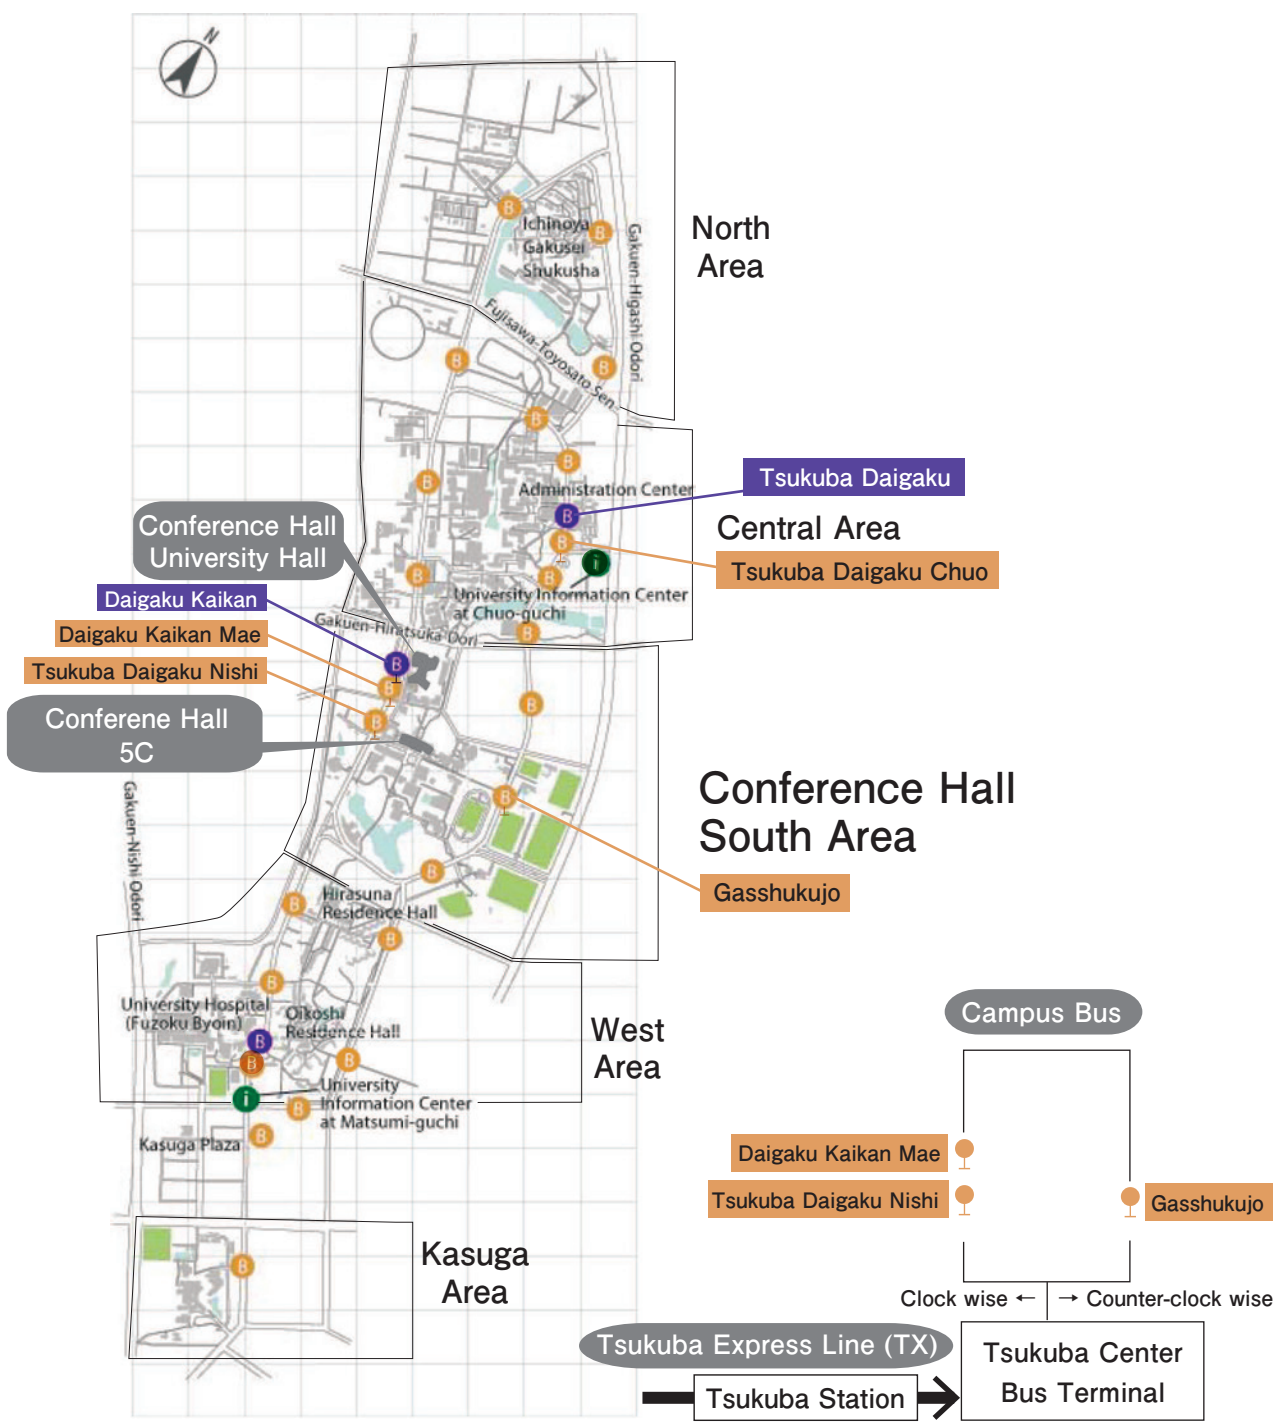

Access to Tsukuba Campus

● Route Map - Tsukuba Campus

● Access to Tsukuba

Transportation	Directions
Tsukuba Express (TX)	<ul style="list-style-type: none"> • 45 minutes from Akihabara Station to Tsukuba Station by rapid train. After getting off at Tsukuba Station, you can take a bus. University Loop-line On-campus Bus [Tsukuba Daigaku Junkan Bus] (clockwise or counterclockwise) To take a bus from Tsukuba Station (Tsukuba Centre), use the University Loop-line On-Campus Bus in the clockwise direction and get off at “Tsukuba Daigaku Nishi” , or take the counter-clockwise direction University Loop-line On-Campus Bus and get off at “Gasshukujo” .

Campus Map

Conference Site Guide Map

CAMPUS MAP South Area

Conference Hall Map

5C

▼ 出入口 Entrance
 ● 自動販売機 Vending machine
 ♿ 障害者用トイレ Accessible restroom

1F

2F