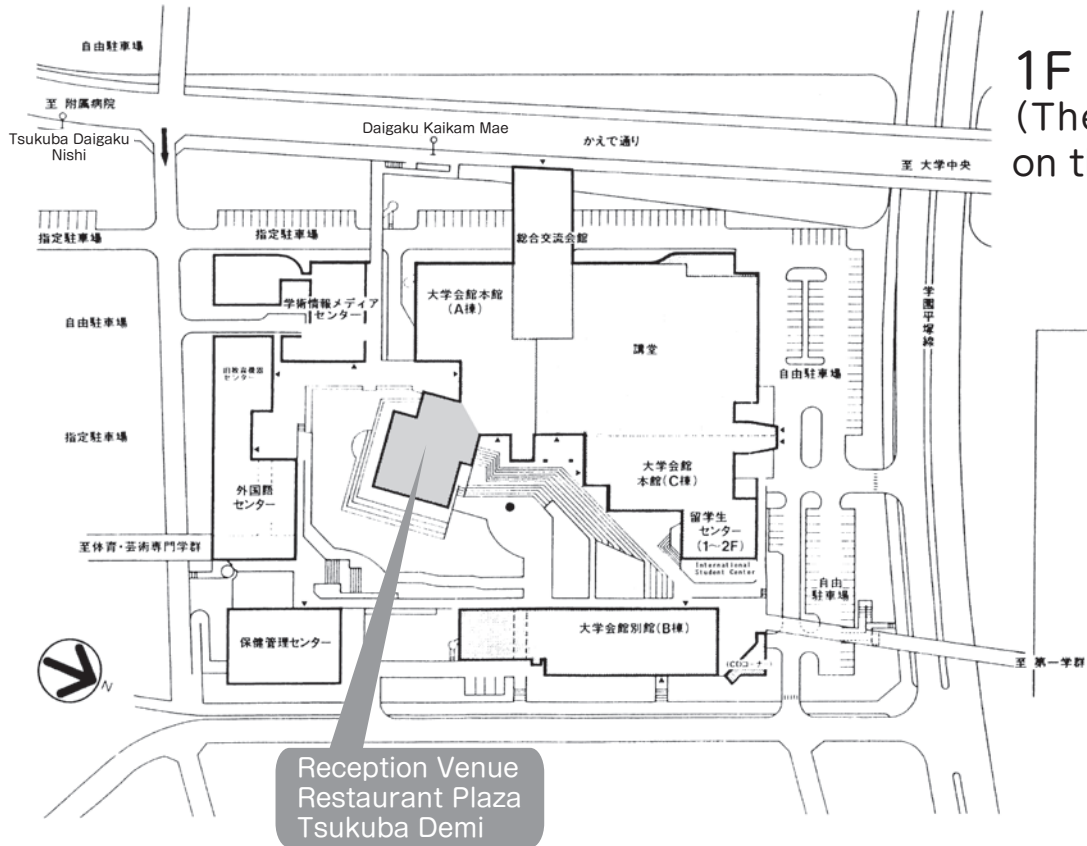

Campus Map

Conference Site Guide Map

CAMPUS MAP South Area

Conference Hall Map

5C

▼ 出入口 Entrance
 ● 自動販売機 Vending machine
 ♿ 障害者用トイレ Accessible restroom

1F

2F

C
 Keynote Lecture
 Budo Instruction
 AGM
 5C216

Reception / General Information

BOD Meeting
 Trustees Meeting
 5C213

The following will be held at locations other than the Institute of Health and Sport Sciences building (5C).
(Please see the South Area on the Campus Map)

University Hall

1F
(The entrance is on the 2nd floor)

3F