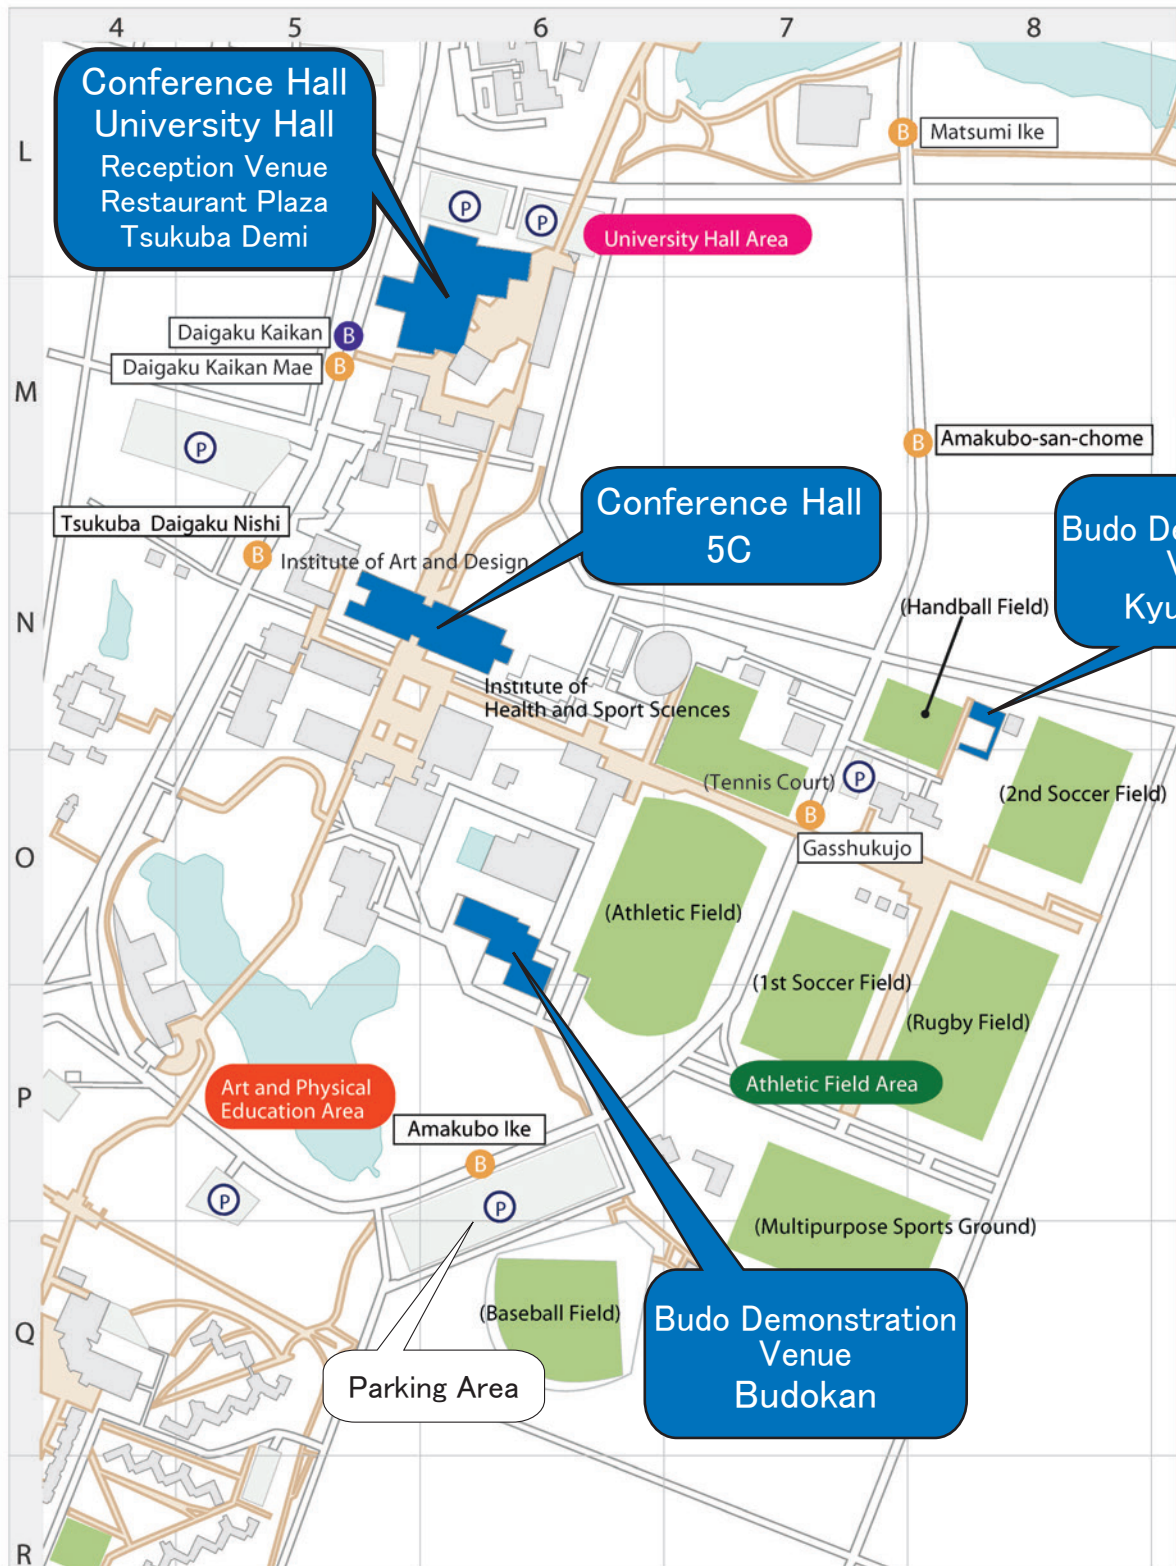

Access to Tsukuba Campus

● Route Map - Tsukuba Campus

● Access to Tsukuba

Transportation	Directions
Tsukuba Express (TX)	<ul style="list-style-type: none"> • 45 minutes from Akihabara Station to Tsukuba Station by rapid train. After getting off at Tsukuba Station, you can take a bus. University Loop-line On-campus Bus [Tsukuba Daigaku Junkan Bus] (clockwise or counterclockwise) To take a bus from Tsukuba Station (Tsukuba Centre), use the University Loop-line On-Campus Bus in the clockwise direction and get off at “Tsukuba Daigaku Nishi” , or take the counter-clockwise direction University Loop-line On-Campus Bus and get off at “Gasshukujo” .

Campus Map

Conference Site Guide Map

CAMPUS MAP South Area

Conference Hall Map

5C

▼ 出入口 Entrance
 ● 自動販売機 Vending machine
 ♿ 障害者用トイレ Accessible restroom

1F

2F