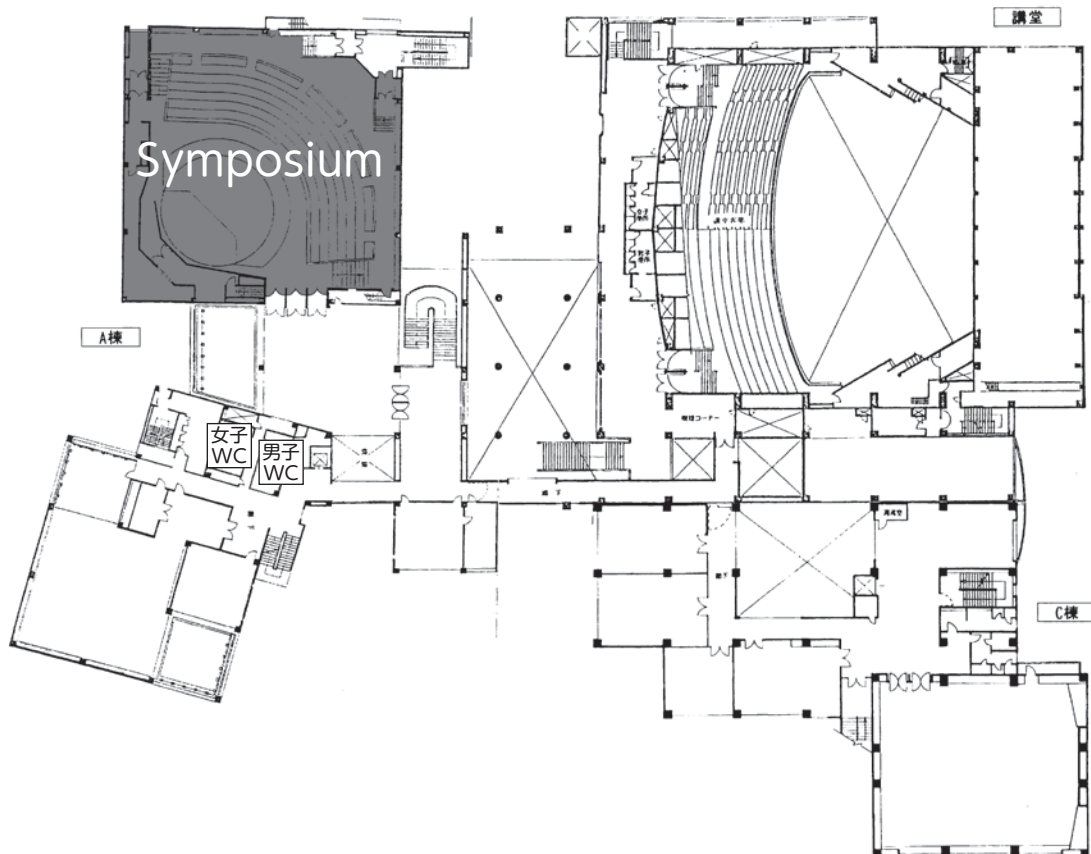

University Hall

1F
(The entrance is on the 2nd floor)

3F