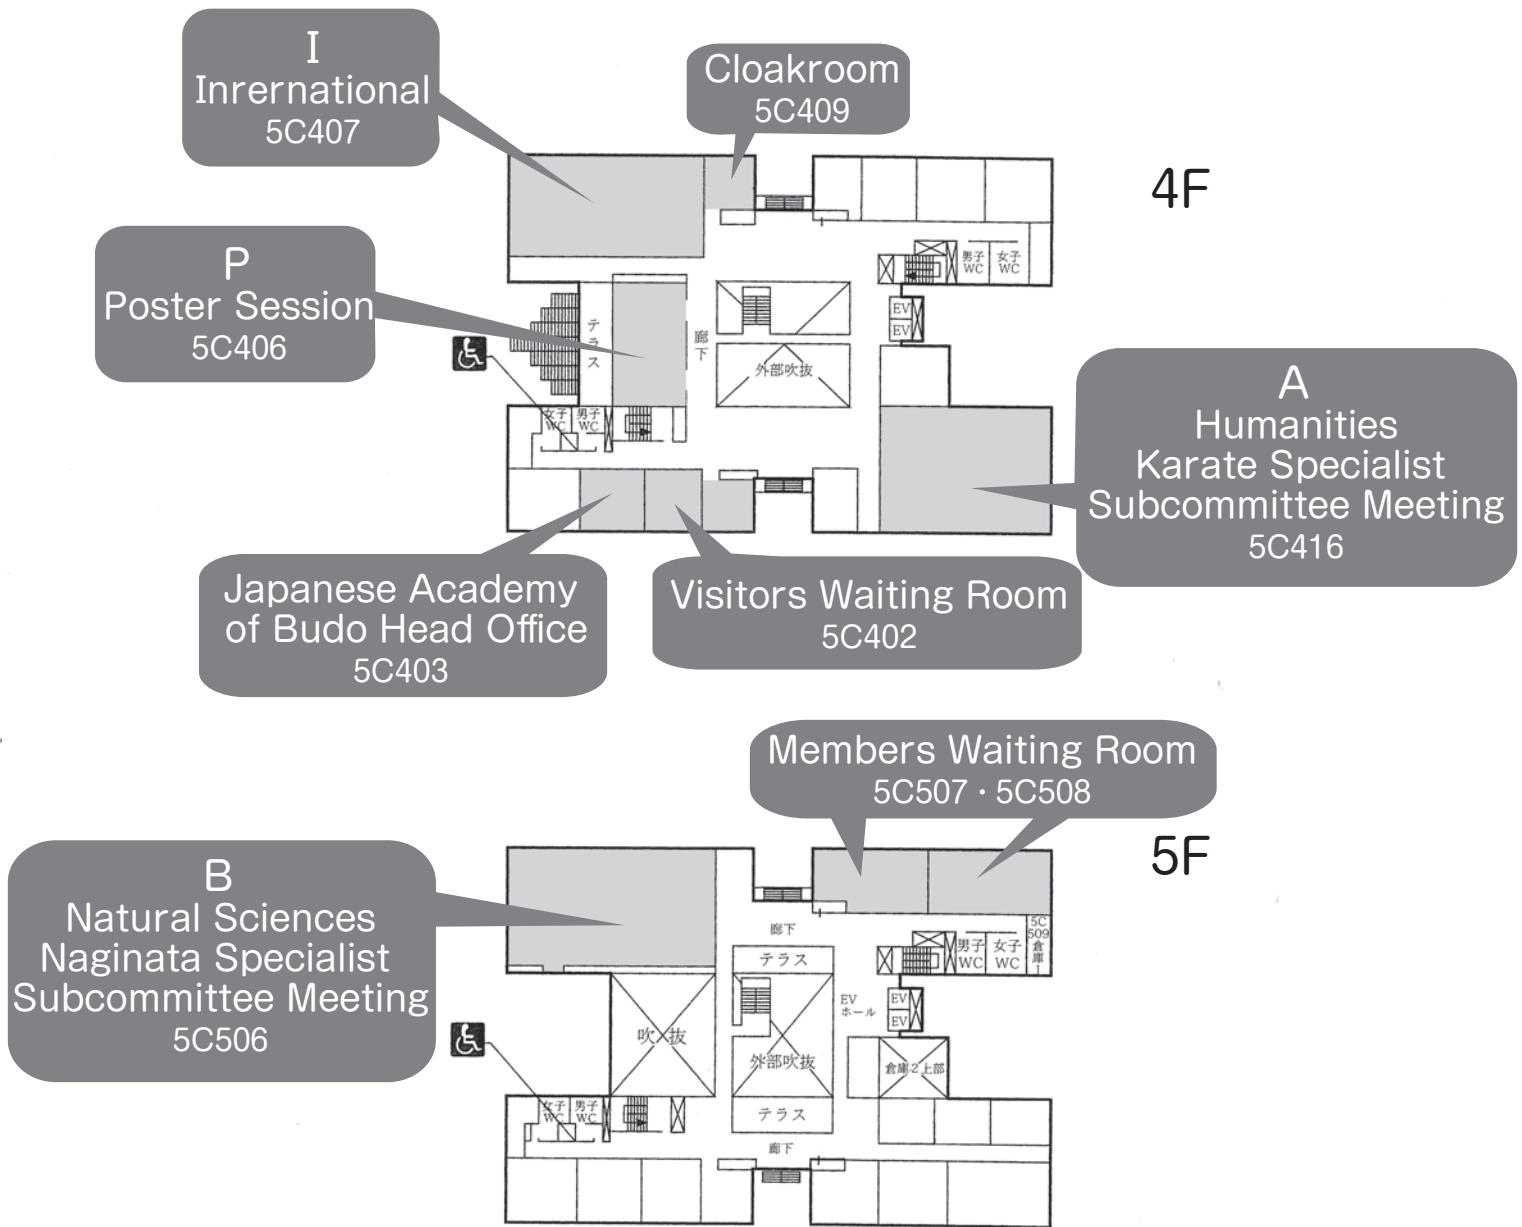

Campus Map

Conference Site Guide Map

CAMPUS MAP South Area

Conference Hall Map

5C

▼ 出入口 Entrance
 ● 自動販売機 Vending machine
 ♿ 障害者用トイレ Accessible restroom

1F

2F

C
 Keynote Lecture
 Budo Instruction
 AGM
 5C216

Reception / General Information

BOD Meeting
 Trustees Meeting
 5C213

The following will be held at locations other than the Institute of Health and Sport Sciences building (5C).
(Please see the South Area on the Campus Map)

University Hall

1F
(The entrance is on the 2nd floor)

3F