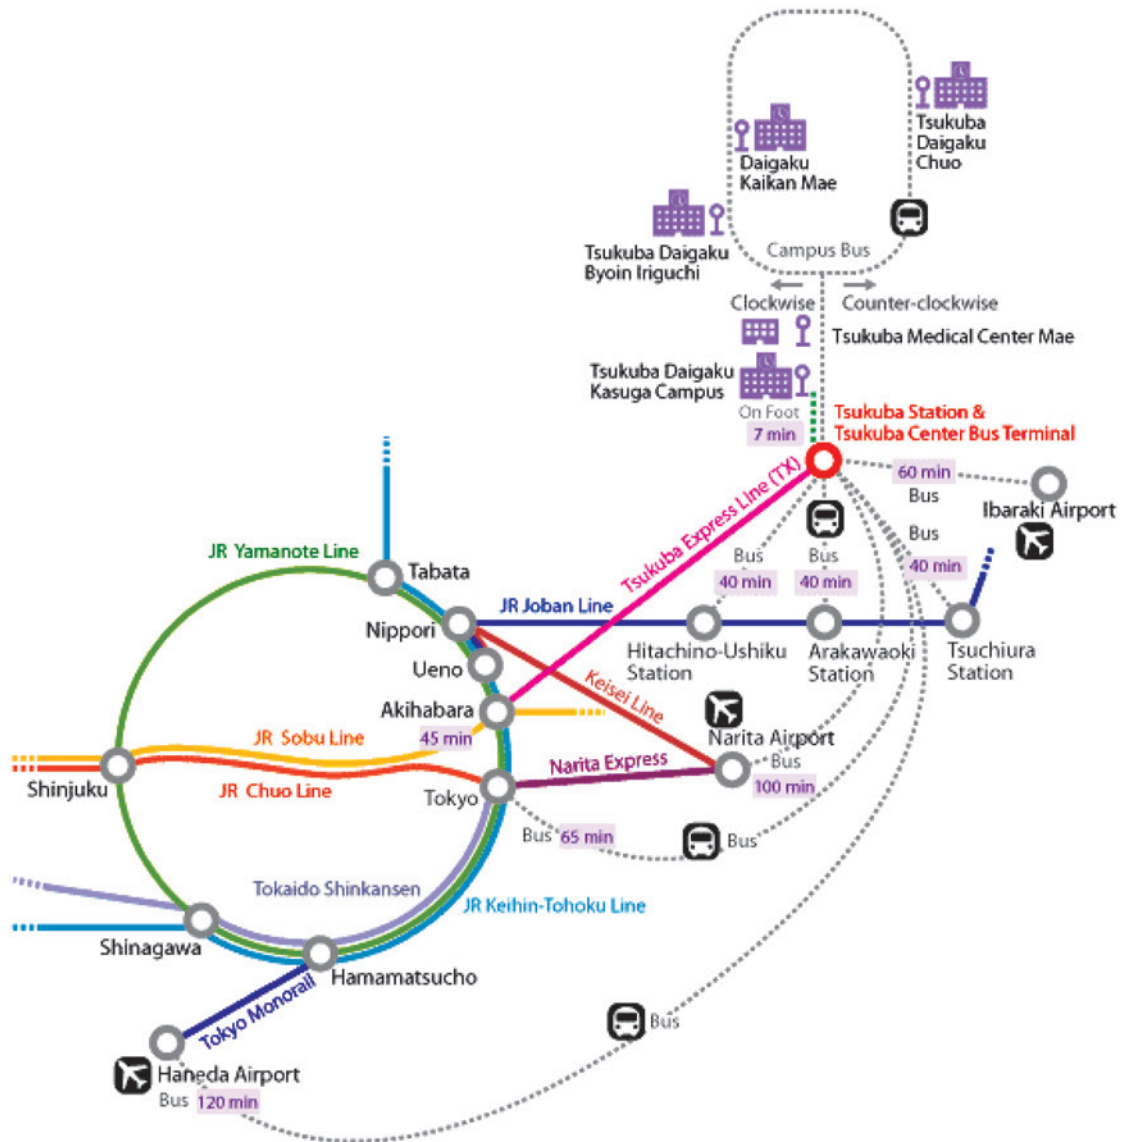

Access to Tsukuba Campus

● Route Map - Tsukuba Campus

● Access to Tsukuba

Transportation	Directions
Tsukuba Express (TX)	<ul style="list-style-type: none"> • 45 minutes from Akihabara Station to Tsukuba Station by rapid train. After getting off at Tsukuba Station, you can take a bus. University Loop-line On-campus Bus [Tsukuba Daigaku Junkan Bus] (clockwise or counterclockwise) To take a bus from Tsukuba Station (Tsukuba Centre), use the University Loop-line On-Campus Bus in the clockwise direction and get off at “Tsukuba Daigaku Nishi” , or take the counter-clockwise direction University Loop-line On-Campus Bus and get off at “Gasshukujo” .